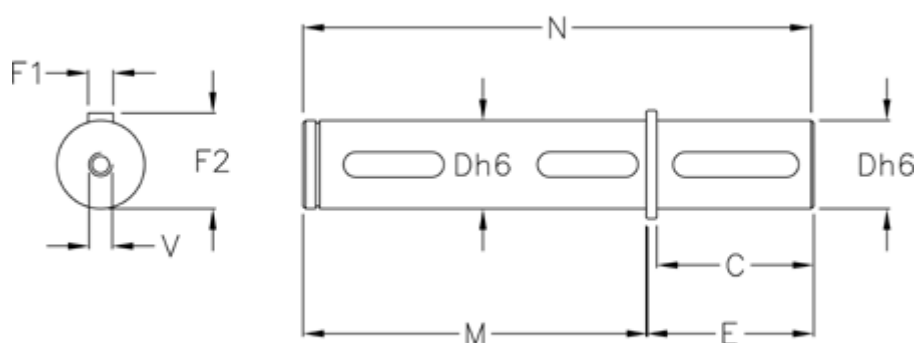

Data Sheet

Article number: 392913001

Description: Single outputshaft for VF 130

Measures

C = 80
D = 45
E = 85
F1 = 14
F2 = 48.5
M = 176
N = 261
V = M12x32